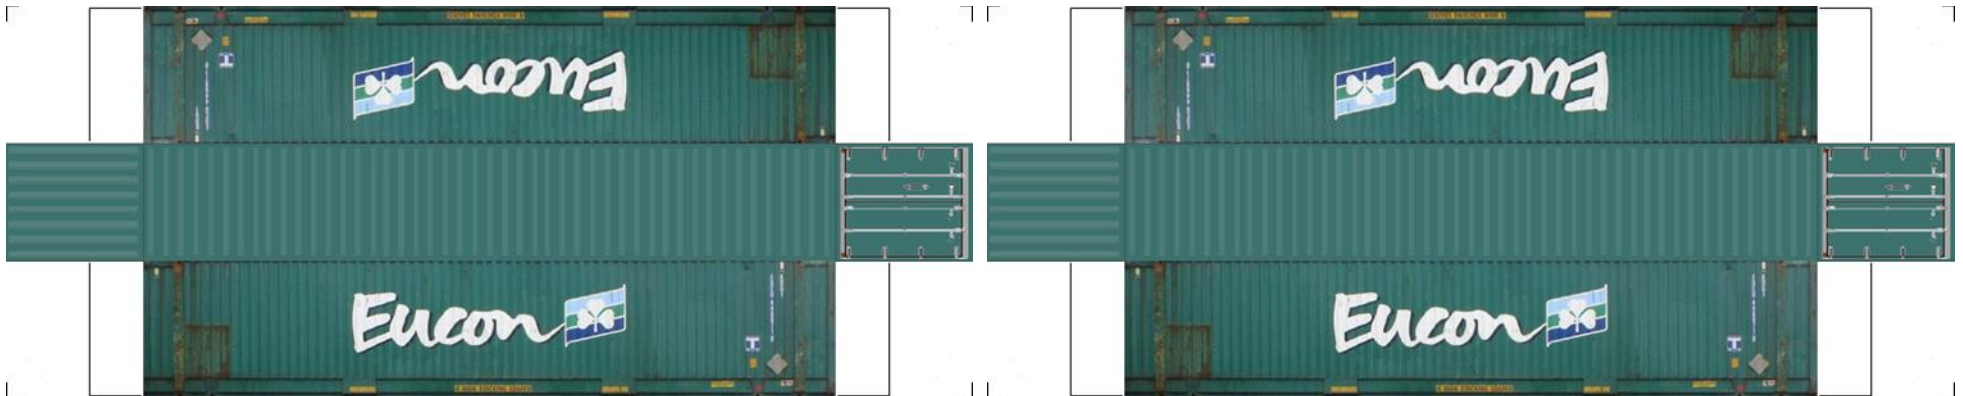

# BUILD YOUR OWN ( N SCALE ) 48ft HIGH CUBE CONTAINERS

[Click to watch instructional video](#)

**BUILD YOUR OWN ( 48ft HIGH CUBE CONTAINERS ) N SCALE**

Drawn By  
[www.krafttrains.com](http://www.krafttrains.com)