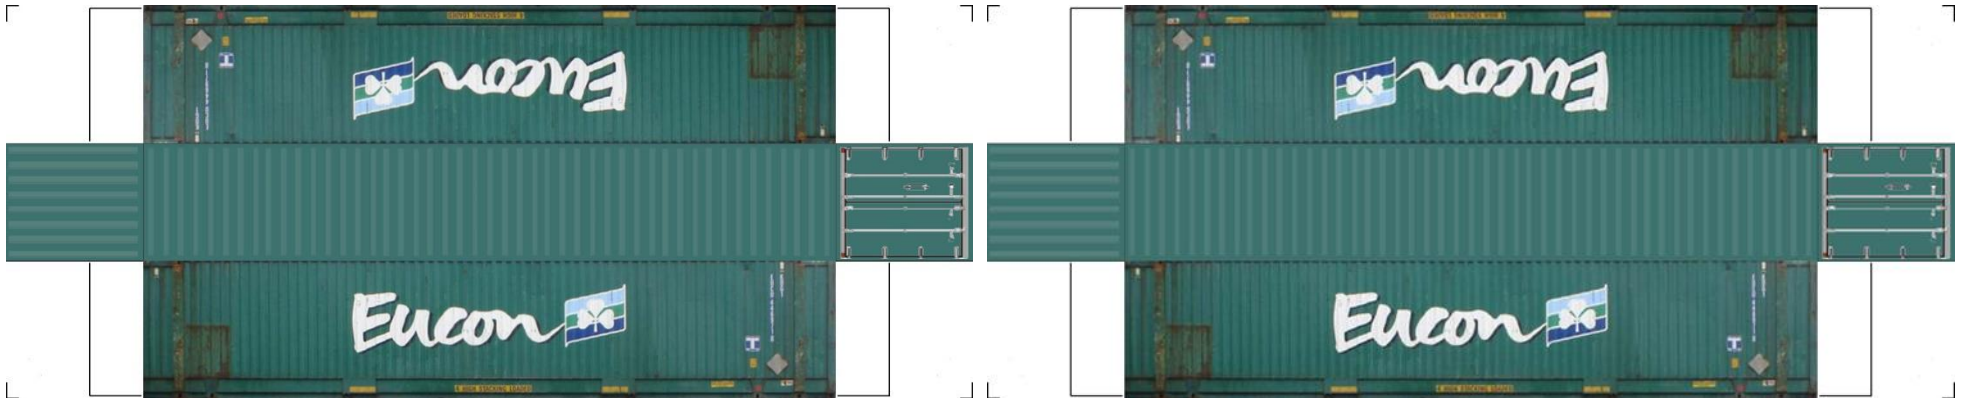

# BUILD YOUR OWN ( N SCALE ) 48ft HIGH CUBE CONTAINERS

[Click to watch instructional video](#)

**BUILD YOUR OWN ( 48ft HIGH CUBE CONTAINERS ) N SCALE**

Drawn By  
[www.krafttrains.com](http://www.krafttrains.com)